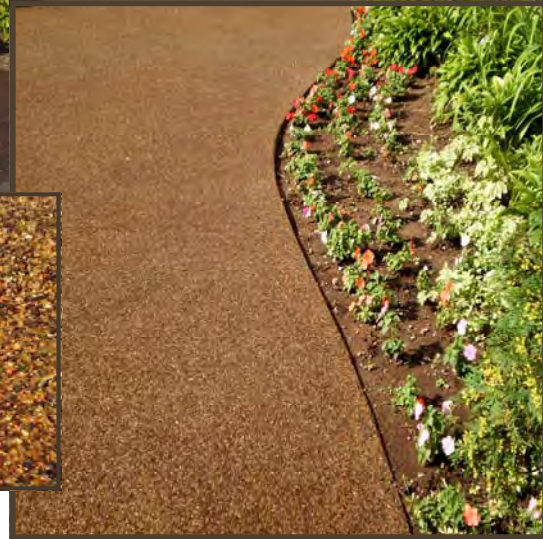

FILTER PAVE®

Featuring BASF Chemistry

POROUS PAVING SYSTEM

COLOR OPTIONS

Complement, Contrast and Enhance your building or landscape designs with architectural colors to suit any environment with class and style.

- Parking Areas
- Driveways
- Trails & Walkways
- Golf Paths
- Sidewalks & Patios

AMBER BROWN

SEDONA RED

SAPPHIRE BLUE

JADE GREEN

TOPAZ BROWN

Filter Pave™ Products LLC.
451 W Shore Dr.
Cairo, MO 65239

Filter Pave is a registered trademark of Filter Pave Products, LLC. (573) 881-1133 | www.filterpave.com