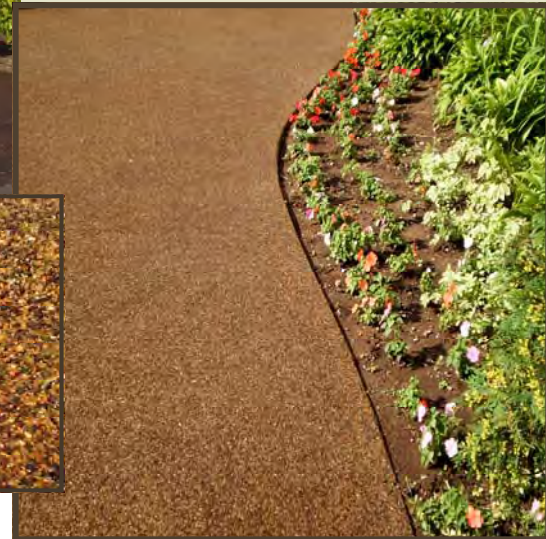

FILTER PAVE®

Featuring BASF Chemistry

POROUS PAVING SYSTEM

COLOR OPTIONS

Complement, Contrast and Enhance your building or landscape designs with architectural colors to suit any environment with class and style.

- Parking Areas
- Driveways
- Trails & Walkways
- Golf Paths
- Sidewalks & Patios

AMBER BROWN

SEDONA RED

SAPPHIRE BLUE

JADE GREEN

TOPAZ BROWN

Filter Pave™ Products LLC.
555 Green Meadows Rd, Ste 9
Columbia, MO 65201